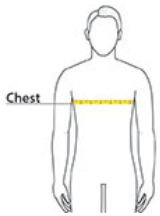

**Chest Pocket Height:** Measure from top to bottom at center.

## SIZE CHARTS

---

	S	M	L	XL	2XL	3XL
Chest	36-38	39-41	42-44	45-48	49-52	53-56

---

## HOW TO MEASURE

---

### CHEST

Measure under the arm and around the fullest part of the chest with arms down, keeping tape horizontal.